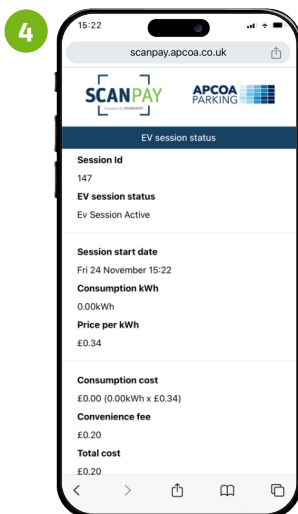

EV Charge Guide

- Follow instructions displayed near the charge points

- Enter your email address and click 'Next'

- You can amend your intended duration by clicking on the amend button, then click 'Next'

- Enter your payment card details and click 'Continue'

- Your EV session status, along with consumption and cost details, will be displayed

- You can refresh or stop your session at any time

NOTE: PLEASE PAY FOR YOUR PARKING SESSION SEPARATELY