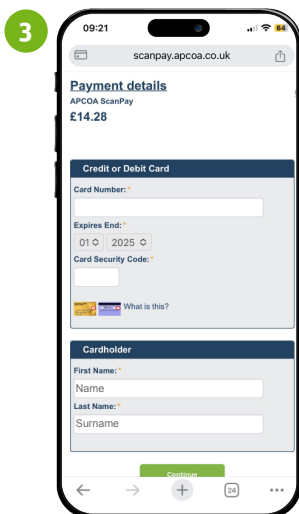

EV Charge Guide

- Follow instructions displayed near the charge points

- Enter your email address and click 'Next'

- You can amend your intended duration by clicking on the amend button, then click 'Next'

- Enter your payment card details and click 'Continue'

- Your EV session status, along with consumption and cost details, will be displayed

- You can refresh or stop your session at any time

NOTE: PLEASE PAY FOR YOUR PARKING SESSION SEPARATELY