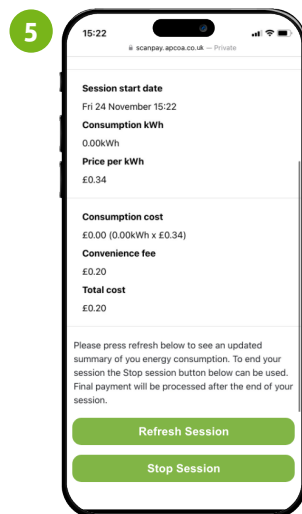

EV Charge Guide

- Follow instructions displayed near the charge points

- Enter your email address and click 'Next'

- You can amend your intended duration by clicking on the amend button, then click 'Next'

- Enter your payment card details and click 'Continue'

- Your EV session status, along with consumption and cost details, will be displayed

- You can refresh or stop your session at any time

NOTE: PLEASE PAY FOR YOUR PARKING SESSION SEPARATELY