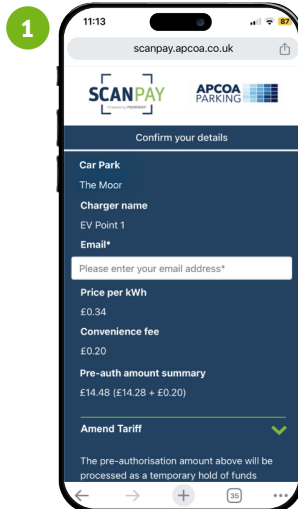

EV Charge Guide

- Follow instructions displayed near the charge points

- Enter your email address and click 'Next'

- You can amend your intended duration by clicking on the amend button, then click 'Next'

- Enter your payment card details and click 'Continue'

- Your EV session status, along with consumption and cost details, will be displayed

- You can refresh or stop your session at any time

NOTE: PLEASE PAY FOR YOUR PARKING SESSION SEPARATELY