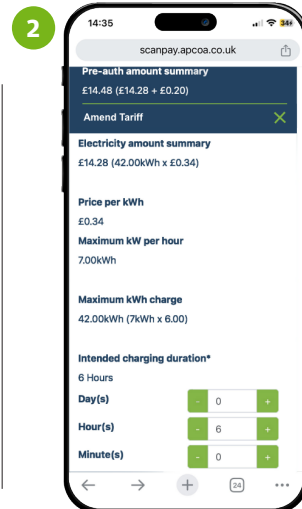

EV Charge Guide

- Follow instructions displayed near the charge points

- Enter your email address and click 'Next'

- You can amend your intended duration by clicking on the amend button, then click 'Next'

- Enter your payment card details and click 'Continue'

- Your EV session status, along with consumption and cost details, will be displayed

- You can refresh or stop your session at any time

NOTE: PLEASE PAY FOR YOUR PARKING SESSION SEPARATELY